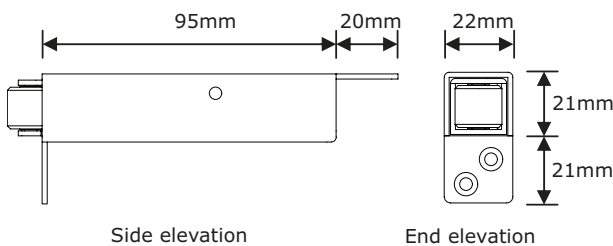

ASSA ABLOY

Pyropanel Auto Bolt

DESCRIPTION

Automatic bolt for fire door pairs, which is recessed into the head of the non active leaf, and automatically bolts the non-active leaf when the active leaf returns to the closed position.

FEATURES

- Suitable for Pyropanel Fire Rated pair doorsets.
- Designed to securely hold the non-active leaf closed in the event of a fire scenario.
- Fire Rated up to 2 hrs.
- Fail safe.
- Manufactured in Australia.
- Easy to install.
- Head of the door frame requires a rectangular hole.

Front elevation showing disengaged Auto bolt with active door leaf open.

Front elevation showing engaged Auto bolt after active door leaf is closed.

HOW TO SPECIFY

"Pyropanel Fire Rated Doorset Pair to include Pyropanel Fire Rated Auto bolt to non-active leaf"...