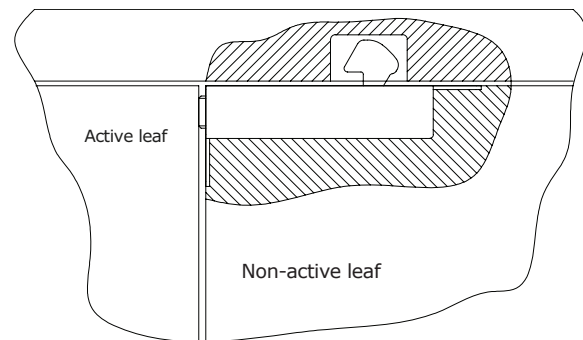

Front elevation showing engaged Auto bolt after active door leaf is closed.