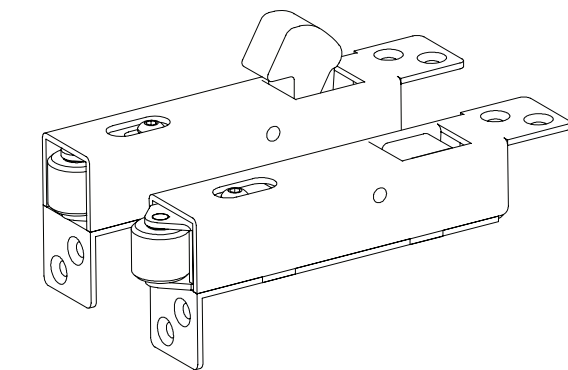

ASSA ABLOY

Pyropanel Auto Bolt

DESCRIPTION

Automatic bolt for fire door pairs, which is recessed into the head of the non active leaf, and automatically bolts the non-active leaf when the active leaf returns to the closed position.

FEATURES

- Suitable for Pyropanel Fire Rated pair doorsets.
- Designed to securely hold the non-active leaf closed in the event of a fire scenario.
- Fire Rated up to 2 hrs.
- Fail safe.
- Manufactured in Australia.
- Easy to install.
- Head of the door frame requires a rectangular hole.

Front elevation showing disengaged Auto bolt with active door leaf open.

Front elevation showing engaged Auto bolt after active door leaf is closed.

HOW TO SPECIFY

"Pyropanel Fire Rated Doorset Pair to include Pyropanel Fire Rated Auto bolt to non-active leaf"...