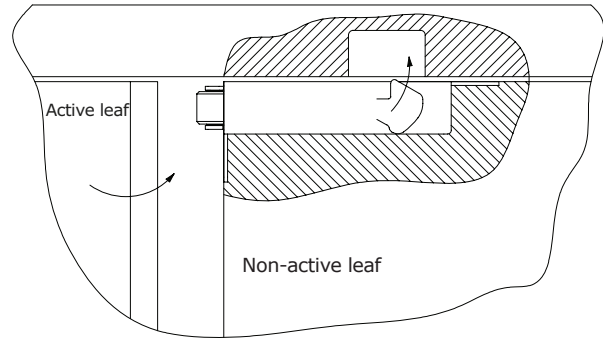

ASSA ABLOY

Pyropanel Auto Bolt

DESCRIPTION

Automatic bolt for fire door pairs, which is recessed into the head of the non active leaf, and automatically bolts the non-active leaf when the active leaf returns to the closed position.

FEATURES

- Suitable for Pyropanel Fire Rated pair doorsets.
- Designed to securely hold the non-active leaf closed in the event of a fire scenario.
- Fire Rated up to 2 hrs.
- Fail safe.
- Manufactured in Australia.
- Easy to install.
- Head of the door frame requires a rectangular hole.

Front elevation showing disengaged Auto bolt with active door leaf open.

Front elevation showing engaged Auto bolt after active door leaf is closed.

HOW TO SPECIFY

"Pyropanel Fire Rated Doorset Pair to include Pyropanel Fire Rated Auto bolt to non-active leaf"...