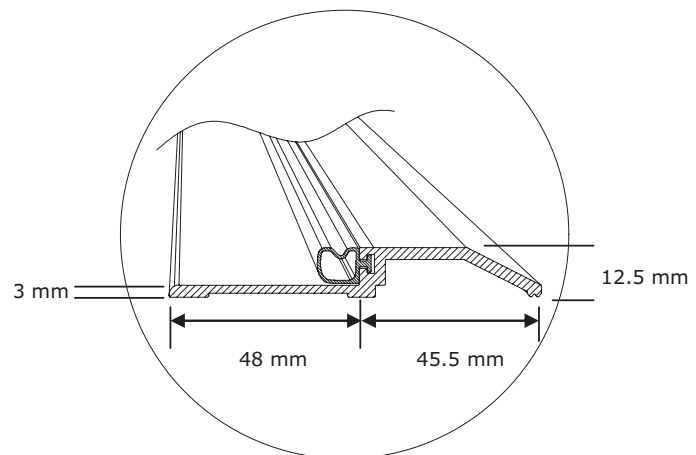

FEATURES

- Slimline design - only 12.5mm high
- Replaceable rubber seal
- Easy to install

CLEARANCES

Max clearance under door before installing Pyrosill = 8mm

Min clearance under door before installing Pyrosill = 4mm

Max clearance under door to Pyrosill = 5mm

Min clearance under door to Pyrosill = 1mm

Example of Pyrosill installed at base of Pyropanel AS-SPECIAL-A acoustic door

HOW TO SPECIFY

"Door seal to be a Pyropanel Pyrosill acoustic & smoke threshold seal..."