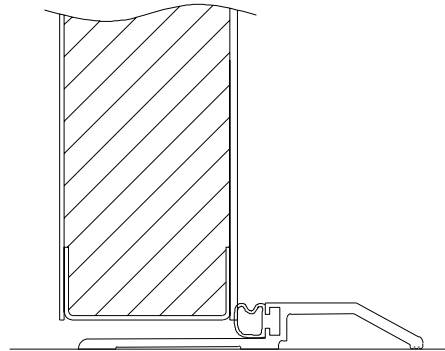

ASSA ABLOY

Pyropanel Pyrosill

DESCRIPTION

An aluminium floor mounted threshold seal incorporating a silicone-based seal that reduces the passage of sound and smoke.

APPLICATIONS

Commercial and domestic applications requiring a high performance acoustic and smoke seal. Has been tested with Pyropanel Acoustic doors for up to 47 Rw acoustic resistance with other seals (refer AS-SPECIAL-A).

FEATURES

- Slimline design - only 12.5mm high
- Replaceable rubber seal
- Easy to install

CLEARANCES

Max clearance under door before installing Pyrosill = 8mm

Min clearance under door before installing Pyrosill = 4mm

Max clearance under door to Pyrosill = 5mm

Min clearance under door to Pyrosill = 1mm

Example of Pyrosill installed at base of Pyropanel AS-SPECIAL-A acoustic door