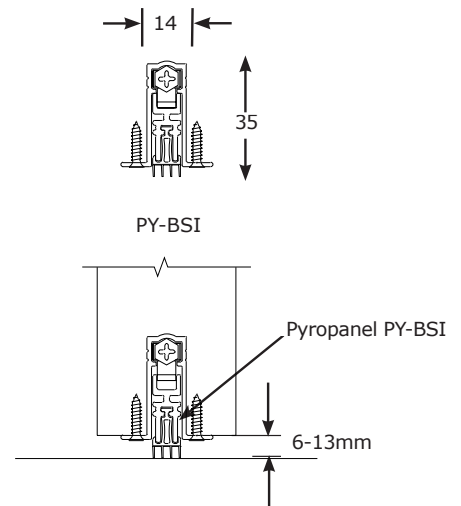

ASSA ABLOY

PY-BSI Bottom Seal (Smoke/Acoustic)

DESCRIPTION

A high performance automatic bottom seal that is fully-morticed in the bottom of the door leaf, which provides protection against smoke and sound transmission.

Model	Door Width
PY-BSI-0820	820
PY-BSI-0920	920
PY-BSI-1020	1020
PY-BSI-1200	1200

HOW TO SPECIFY

Eg, Bottom door seal to be a Pyropanel PY-BS1-0920.*

**Denotes example - delete or change or specify as required.*