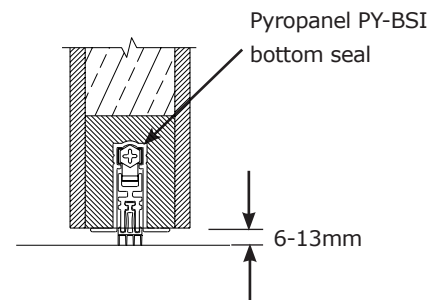

ASSA ABLOY

40 Rw, Single leaf, Acoustic Doorset (not fire rated)

DESCRIPTION

Pyropanel AS-40-PAC is a single leaf, 40 Rw acoustic doorset.

APPLICATIONS

Ideal for applications that require an acoustic rating of 40 Rw.

FEATURES

Acoustic Rating

- 40 Rw.

Door Weight

- Approx 41 kg/m²

Smoke Resistance

- Doorset is fitted with smoke seals.

Door Configuration

- Single leaf.

Thickness

- 55-60mm nom. (depending on facing thickness)

Size

- Maximum Size - 2340 x 1020mm.

Hinges

- Minimum 4 steel hinges.

Frame

- Pyropanel Euroseal filled steel frame (1.6mm), or Pyropanel Euroseal KDHW timber frame.

Finish

- MDF or Hardboard to both faces.

Seals

Door Type	Perimeter	Bottom	Rw
AS-40-PAC	Pyropanel Euroseal	Pyropanel PY-BSI	40

OPTIONAL EXTRAS

- Pre-hung in steel or timber frame.
- Decorative veneers.
- Steel faces.
- Pyropanel 13mm thick Vision panels - 300 x 200 or 600 x 100mm nom. Glass rated to 38 Rw. Note - The inclusion of a vision panel will cause a slight reduction in acoustic rating.

INSTALLATION

Door frame, Perimeter seal, Drop seal & Door leaf should be sourced from a Pyropanel Authorised Licensee as a complete set. Door frame must be tightly sealed against wall structure using Pyropanel Pyroseal acoustic sealant. Steel frames require filling with Pyropanel FR board or Pyropanel light weight M4 Mortar to achieve the acoustic rating.

HOW TO SPECIFY

"Doorset to be a Pyropanel AS-40-PAC acoustic door installed into a steel/timber* Euroseal frame".

* denotes example - delete, change or specify as required