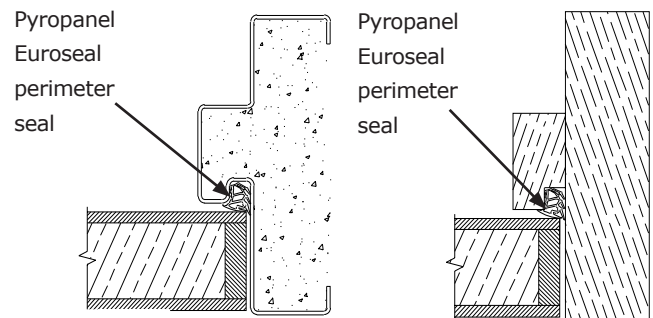

ASSA ABLOY

40 Rw, Single leaf, Acoustic Doorset (not fire rated)

DESCRIPTION

Pyropanel AS-40-PAC is a single leaf, 40 Rw acoustic doorset.

APPLICATIONS

Ideal for applications that require an acoustic rating of 40 Rw.

FEATURES

Acoustic Rating

- 40 Rw.

Door Weight

- Approx 41 kg/m²

Smoke Resistance

- Doorset is fitted with smoke seals.

Door Configuration

- Single leaf.

Thickness

- 55-60mm nom. (depending on facing thickness)

Size

- Maximum Size - 2340 x 1020mm.

Hinges

- Minimum 4 steel hinges.

Frame

- Pyropanel Euroseal filled steel frame (1.6mm), or Pyropanel Euroseal KDHW timber frame.

Finish

- MDF or Hardboard to both faces.

Seals

Door Type	Perimeter	Bottom	Rw
AS-40-PAC	Pyropanel Euroseal	Pyropanel PY-BSI	40

OPTIONAL EXTRAS

- Pre-hung in steel or timber frame.
- Decorative veneers.
- Steel faces.
- Pyropanel 13mm thick Vision panels - 300 x 200 or 600 x 100mm nom. Glass rated to 38 Rw. Note - The inclusion of a vision panel will cause a slight reduction in acoustic rating.

INSTALLATION

Door frame, Perimeter seal, Drop seal & Door leaf should be sourced from a Pyropanel Authorised Licensee as a complete set. Door frame must be tightly sealed against wall structure using Pyropanel Pyroseal acoustic sealant. Steel frames require filling with Pyropanel FR board or Pyropanel light weight M4 Mortar to achieve the acoustic rating.

HOW TO SPECIFY

"Doorset to be a Pyropanel AS-40-PAC acoustic door installed into a steel/timber* Euroseal frame".

* denotes example - delete, change or specify as required