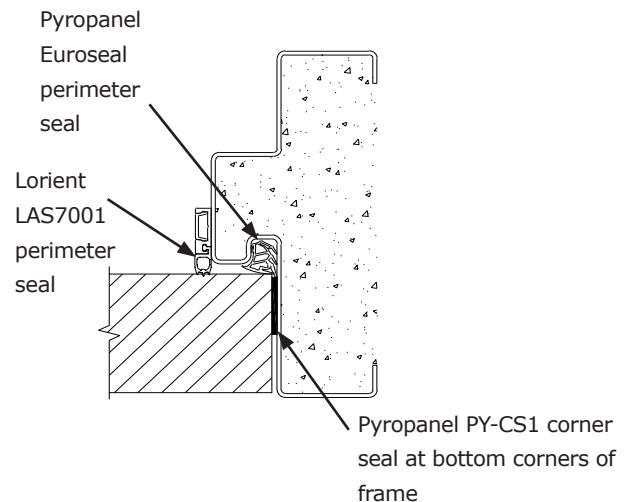

ASSA ABLOY

44 Rw, Single leaf, Acoustic Doorset (not fire rated)

DESCRIPTION

Pyropanel AS-44-PAC is a single leaf, 44 Rw acoustic doorset.

APPLICATIONS

Ideal for applications that require an acoustic rating of 44 Rw.

FEATURES

Acoustic Rating

- 44 Rw.

Smoke Resistance

- Doorset is fitted with smoke seals.

Door Configuration

- Single leaf.

Thickness

- 73mm-78mm nom. (depending on the facing thickness).

Door Weight

- Approx 53 kg/m²

Size

- Maximum Size - 2340 x 1020mm.

Hinges

- Minimum 4 steel hinges.

Frame

- Pyropanel Euroseal filled steel frame (1.6mm), with Pyropanel light weight M4 Mortar.

Finish

- MDF or Hardboard facing to both faces.

Seal combinations

Door Type	Perimeter	Bottom	Corner	Rw
AS-44-PAC	Pyropanel Euroseal + Lorient LAS7001	Pyropanel PY-BSI	Pyropanel PY-CS1	44

OPTIONAL EXTRAS

- Decorative veneers.
- Pyropanel 13mm thick Vision panels - 300 x 200 or 600 x 100mm nom. (Rw 38). Note - The inclusion of a vision panel will cause a slight reduction in acoustic rating.

INSTALLATION

Door frame, door leaf & door seals should be sourced from a Pyropanel Authorised Licensee as a complete set. Door frame must be tightly sealed against wall structure using Pyropanel Pyropanel acoustic sealant. Steel frames require backfilling with Pyropanel light-weight M4 Mortar to achieve the acoustic rating.

HOW TO SPECIFY

"Doorset to be a Pyropanel AS-44-PAC acoustic door, installed into a Pyropanel Euroseal filled steel door frame".