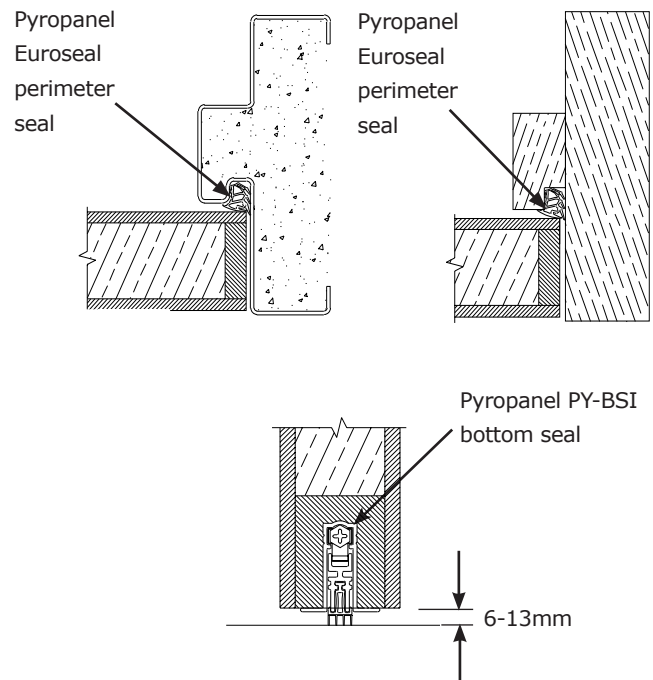

ASSA ABLOY

40 Rw, Single leaf, Acoustic Doorset (not fire rated)

DESCRIPTION

Pyropanel AS-40-PAC is a single leaf, 40 Rw acoustic doorset.

APPLICATIONS

Ideal for applications that require an acoustic rating of 40 Rw.

FEATURES

Acoustic Rating

- 40 Rw.

Door Weight

- Approx 41 kg/m²

Smoke Resistance

- Doorset is fitted with smoke seals.

Door Configuration

- Single leaf.

Thickness

- 55-60mm nom. (depending on facing thickness)

Size

- Maximum Size - 2340 x 1020mm.

Hinges

- Minimum 4 steel hinges.

Frame

- Pyropanel Euroseal filled steel frame (1.6mm), or Pyropanel Euroseal KDHW timber frame.

Finish

- MDF or Hardboard to both faces.

Seals

Door Type	Perimeter	Bottom	Rw
AS-40-PAC	Pyropanel Euroseal	Pyropanel PY-BSI	40

OPTIONAL EXTRAS

- Pre-hung in steel or timber frame.
- Decorative veneers.
- Pyropanel 13mm thick Vision panels - 300 x 200 or 600 x 100mm nom. Glass rated to 38 Rw. Note - The inclusion of a vision panel will cause a slight reduction in acoustic rating.

INSTALLATION

Door frame, Perimeter seal, Drop seal & Door leaf should be sourced from a Pyropanel Authorised Licensee as a complete set. Door frame must be tightly sealed against wall structure using Pyropanel Pyroseal acoustic sealant. Steel frames require filling with Pyropanel FR board or Pyropanel light weight M4 Mortar to achieve the acoustic rating.

HOW TO SPECIFY

"Doorset to be a Pyropanel AS-40-PAC acoustic door installed into a steel/timber* Euroseal frame".

* denotes example - delete, change or specify as required